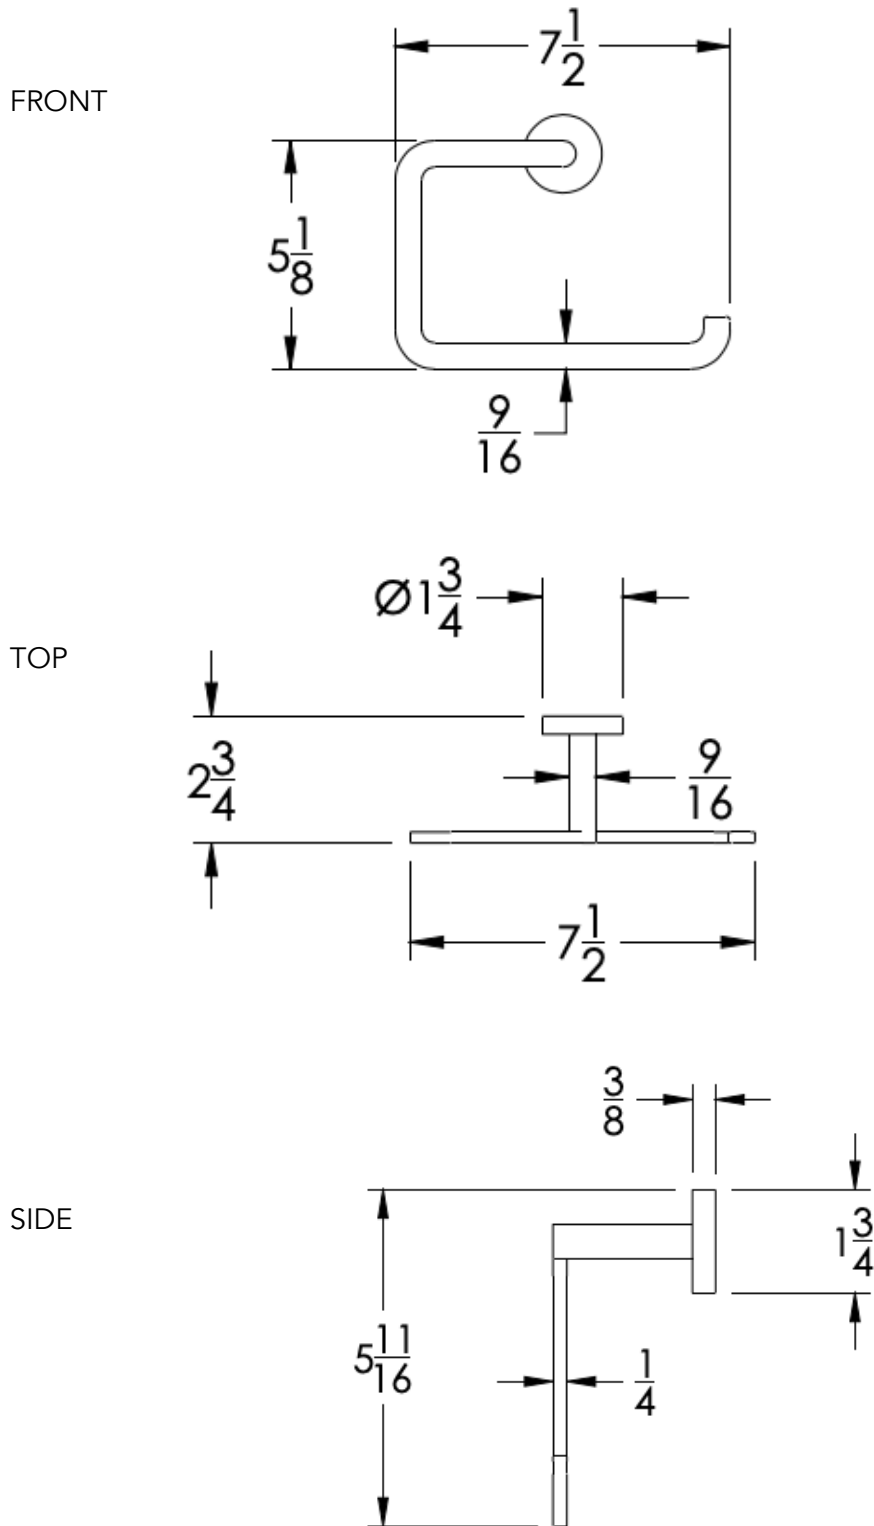

COLLECTION CELLO

TOWEL RING

Model	Product	Finishes Available
CEL-TWR1R	Towel Ring (Facing Right)	Multiple finishes available. Over 23 finishes to choose from.
CEL-TWR1L	Towel Ring (Facing Left)	

FINISHES

Dimension in inches

NOTE: Dimensions subject to change without notice.